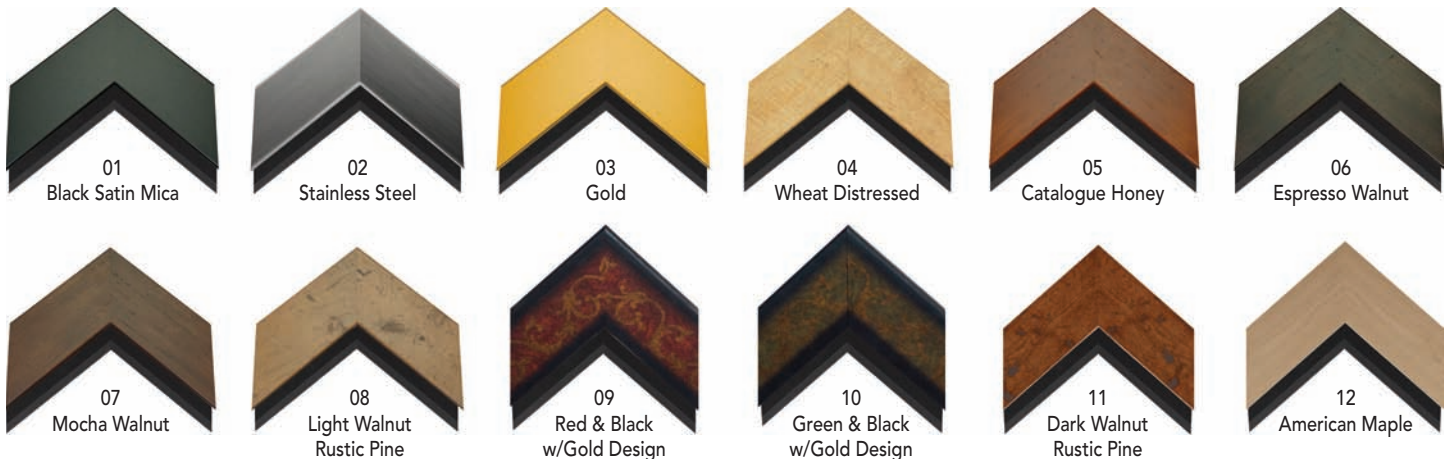

Frame Selections

(All frames include a black liner)

For assistance in selecting the proper DecoFrame for your application, contact Vutec Sales at (800) 770-4700